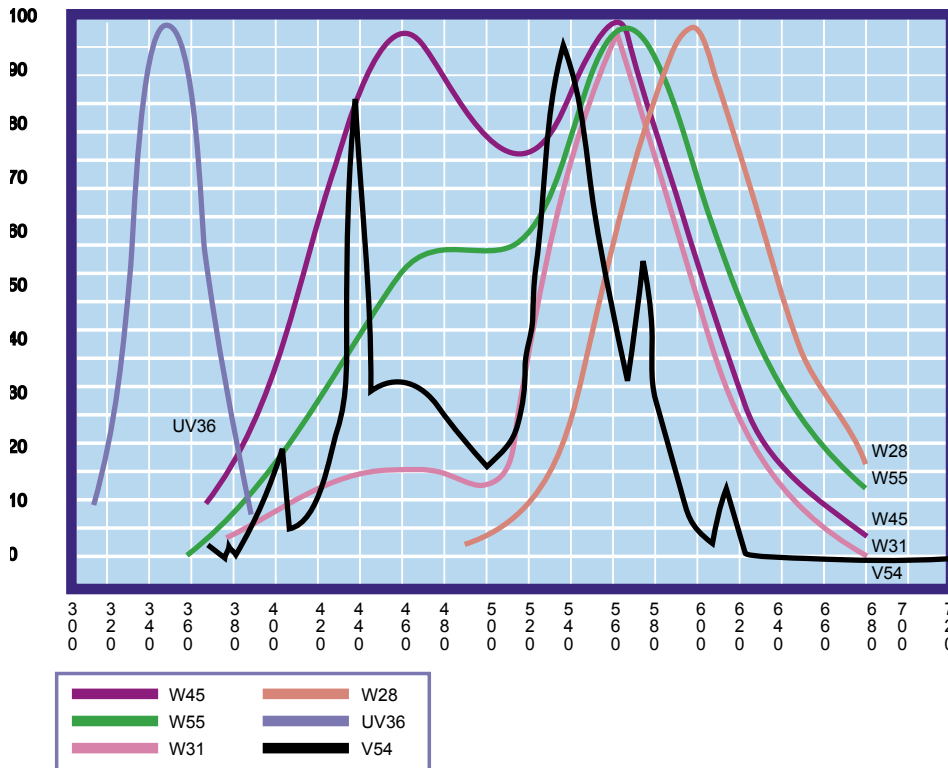

Aristo Lamp Colors and Spectral Distribution Charts

# Spectral Output

(V54 color is for Cold Light Heads Only)

## Typical Applications

- Black and White: V54, W45, W55, W31
- Separation Negatives: W45, W55
- Color Printing: W28+30Y
- Color Shooting: W55+FLD
- Variable Contrast: V54
- Color Duping: W31+30R
- Color Viewing: W55
- Tungsten Shooting: W31+30R