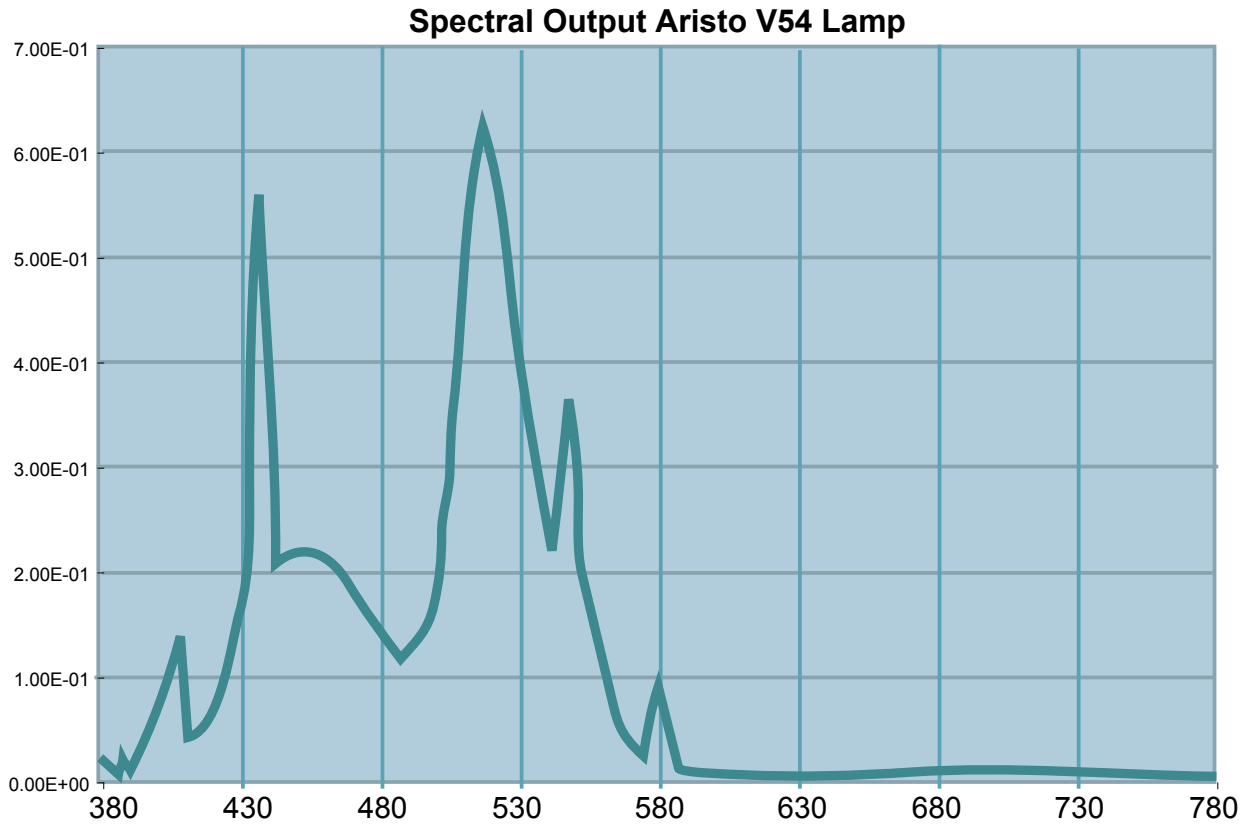

Aristo V54 Spectral Distribution Chart

Typical Applications

■ Black and White: V54

■ Variable Contrast: V54

Caution:

Instructions are for guidance only. Aristo/Voltarc will not be responsible for any damage to lamp or lamp housing for items improperly installed.