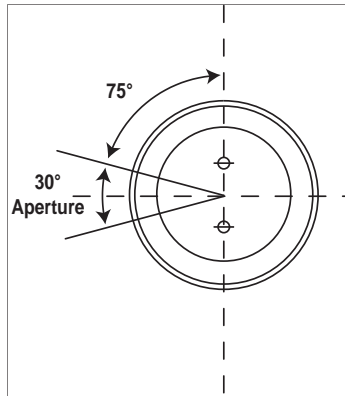

Reflector Alignment & Aperture Alignment

Reflector Alignment

Bi-Pin 180° Reflector
Alignment - PL

RDC 180° Reflector
Alignment - PL

Aperture Alignment

RDC Aperture, 30° skewed

Bi-Pin Aperture, 30°

Bi-Pin Aperture, 45°

Bi-Pin Aperture, 60°