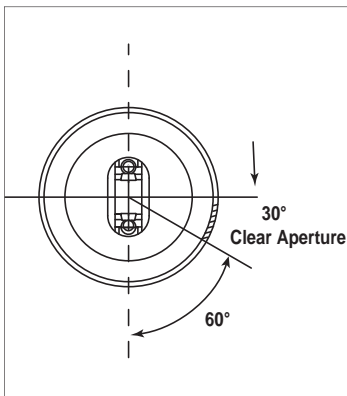

Reflector Alignment & Aperture Alignment

Reflector Alignment

Bi-Pin 180° Reflector
Alignment - PL

RDC 180° Reflector
Alignment - PL

Aperture Alignment

RDC Aperture, 30° skewed

Bi-Pin Aperture, 30°

Bi-Pin Aperture, 45°

Bi-Pin Aperture, 60°