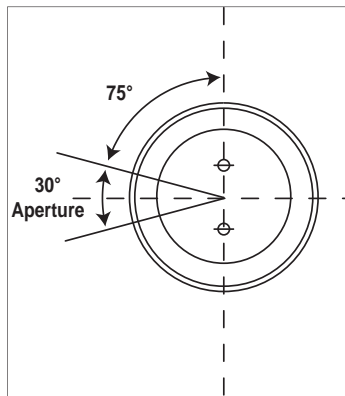

Reflector Alignment & Aperture Alignment

Reflector Alignment

Bi-Pin 180° Reflector
Alignment - PL

RDC 180° Reflector
Alignment - PL

Aperture Alignment

RDC Aperture, 30° skewed

Bi-Pin Aperture, 30°

Bi-Pin Aperture, 45°

Bi-Pin Aperture, 60°