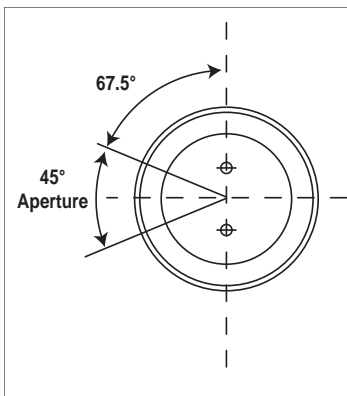

Reflector Alignment & Aperture Alignment

Reflector Alignment

Bi-Pin 180° Reflector
Alignment - PL

RDC 180° Reflector
Alignment - PL

Aperture Alignment

RDC Aperture, 30° skewed

Bi-Pin Aperture, 30°

Bi-Pin Aperture, 45°

Bi-Pin Aperture, 60°