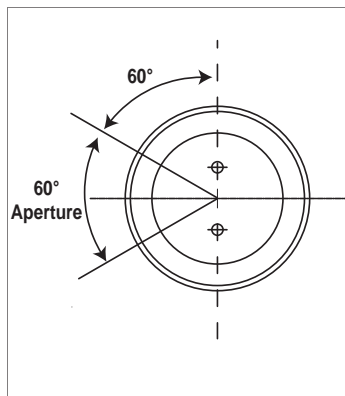

Reflector Alignment & Aperture Alignment

Reflector Alignment

Bi-Pin 180° Reflector
Alignment - PL

RDC 180° Reflector
Alignment - PL

Aperture Alignment

RDC Aperture, 30° skewed

Bi-Pin Aperture, 30°

Bi-Pin Aperture, 45°

Bi-Pin Aperture, 60°