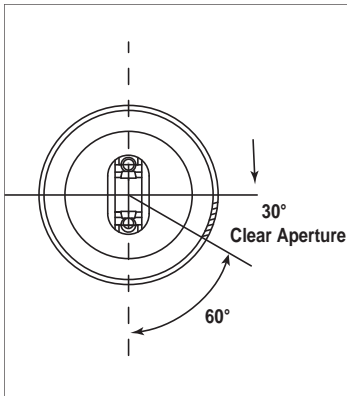

Reflector Alignment & Aperture Alignment

Reflector Alignment

Bi-Pin 180° Reflector
Alignment - PL

RDC 180° Reflector
Alignment - PL

Aperture Alignment

RDC Aperture, 30° skewed

Bi-Pin Aperture, 30°

Bi-Pin Aperture, 45°

Bi-Pin Aperture, 60°