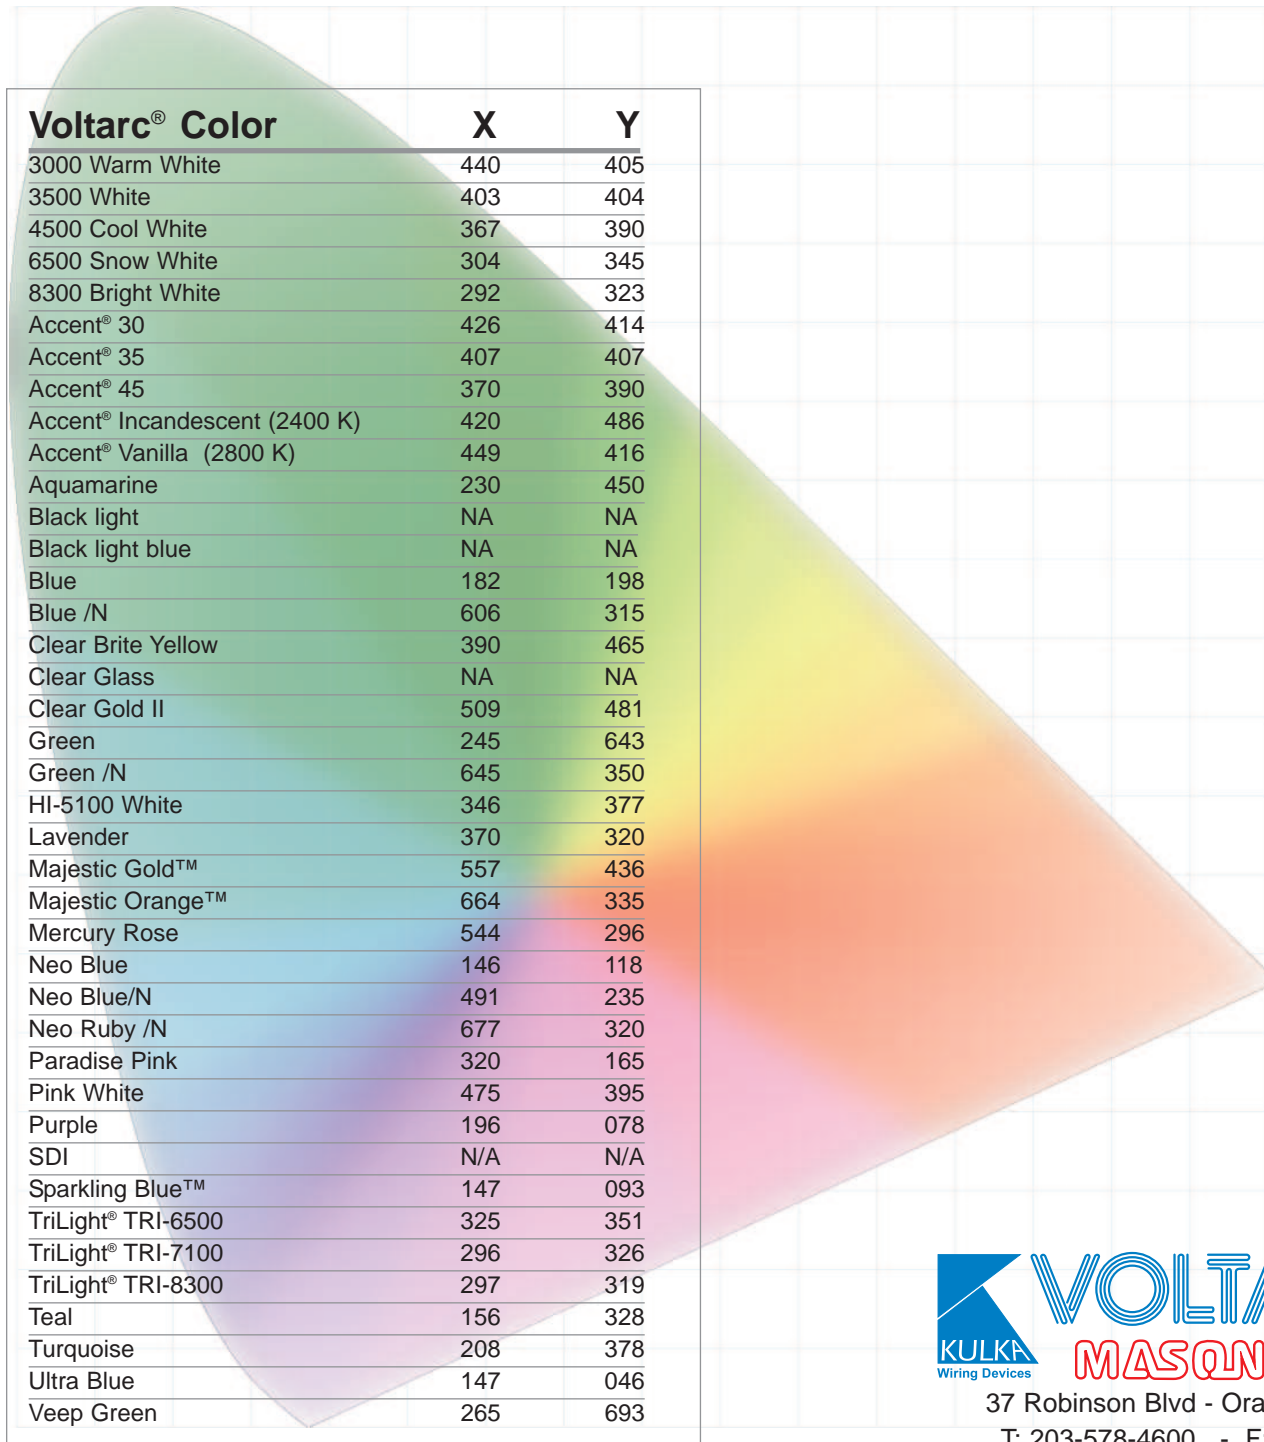

Voltarc®

Neon Color Chromaticity

(International Commission on Illumination CIE)

The following are the color coordinates of Voltarc Neon Tubing using the CIE 1931 color space.

Perception of Color

37 Robinson Blvd - Orange, CT 06477
 T: 203-578-4600 - F: 203-578-4605