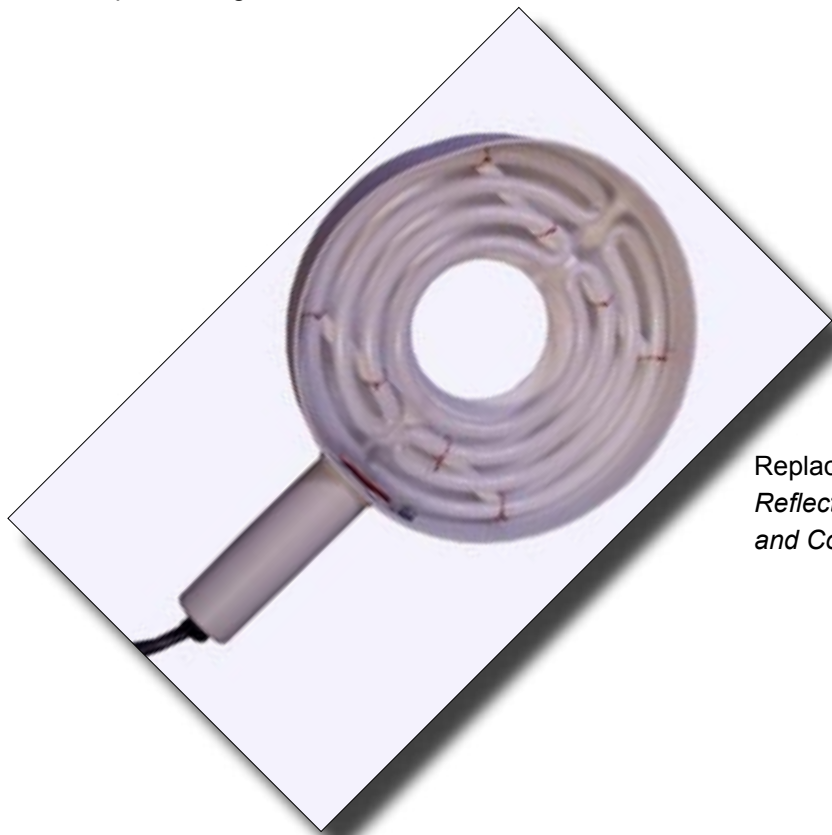

MICII-2 Series

Four Ring Lamp

for Vision Applications

Same as MICII-Macro except
4-ring light with 2.25" ID

Specifications:

- Reflector: 6"
- ID: 2.25"
- Connection to power pack:
3-pin rectangular black connector

Complete MICii-2 System:

*Reflector, Lamp, Power Supply, Power Cord, 3-pin black connector
and either 1.5" or 1.89" adapter. (MICII-2-PP Power Pack not shown)*

Replacement Lamp Head Assemblies:

*Reflector, Lamp, Power Cord
and Connector*