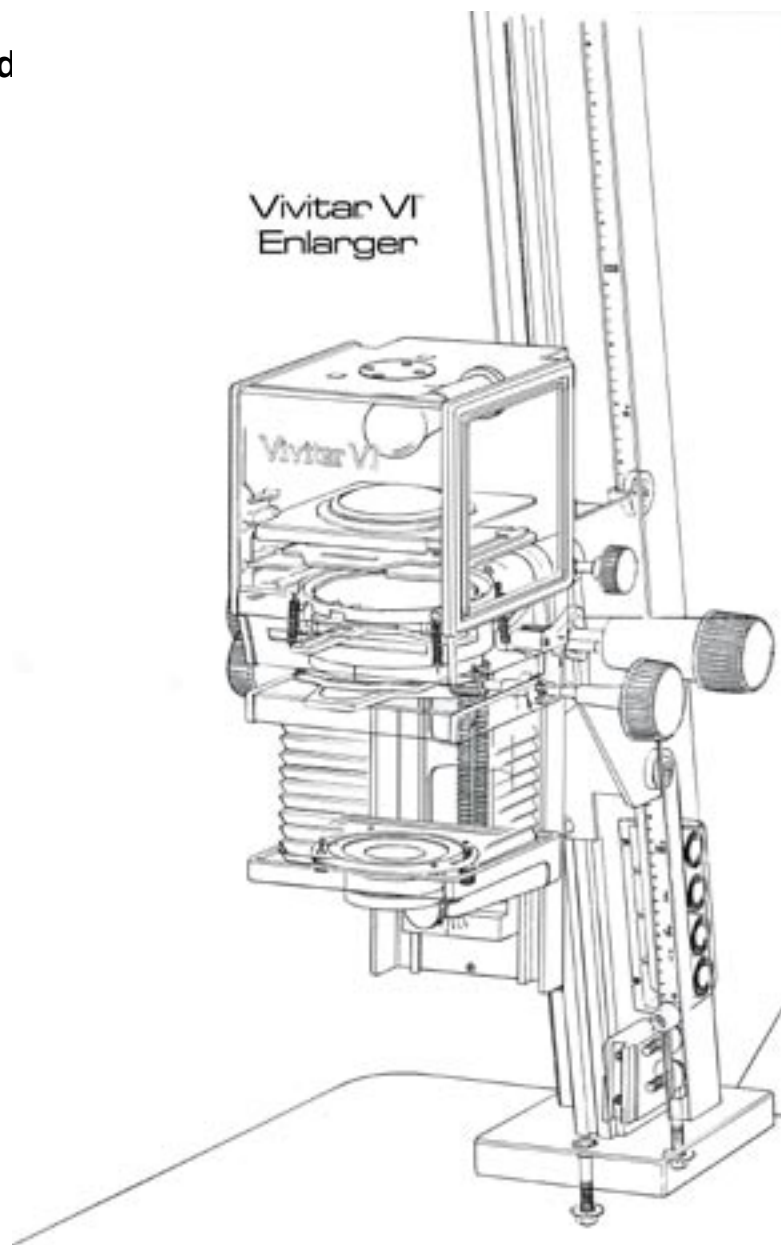

Aristo Vivitar V6 Cold Light Head

Enlargers: Vivitar V6

Coverage: 2.25 sq. inch

Specifications:

- Case Size: 3 11/16" Dia. x 2 13/16" H
- Watts: 40
- Weight: .8 lbs

Caution:

Instructions are for guidance only. Aristo/Voltarc will not be responsible for any damage to lamp or lamp housing for items improperly installed.