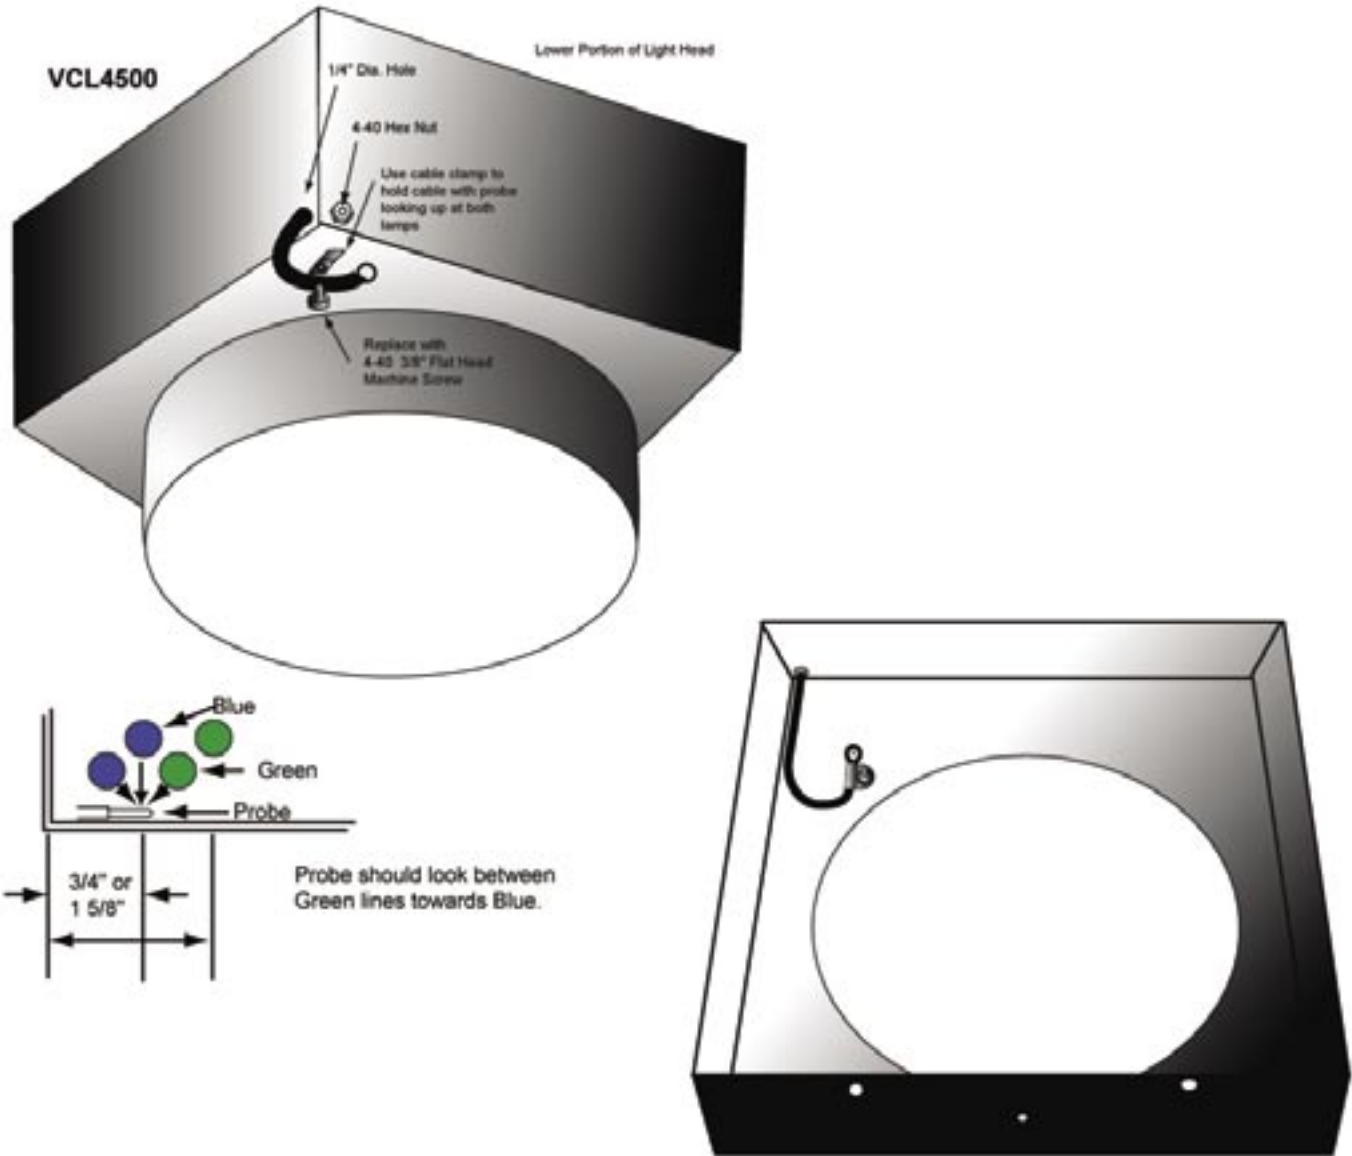

VCL4500 Metrolux Probe Installation

Caution: Instructions are for guidance only. Aristo/Voltarc will not be responsible for any damage to lamp or lamp housing for items improperly installed.