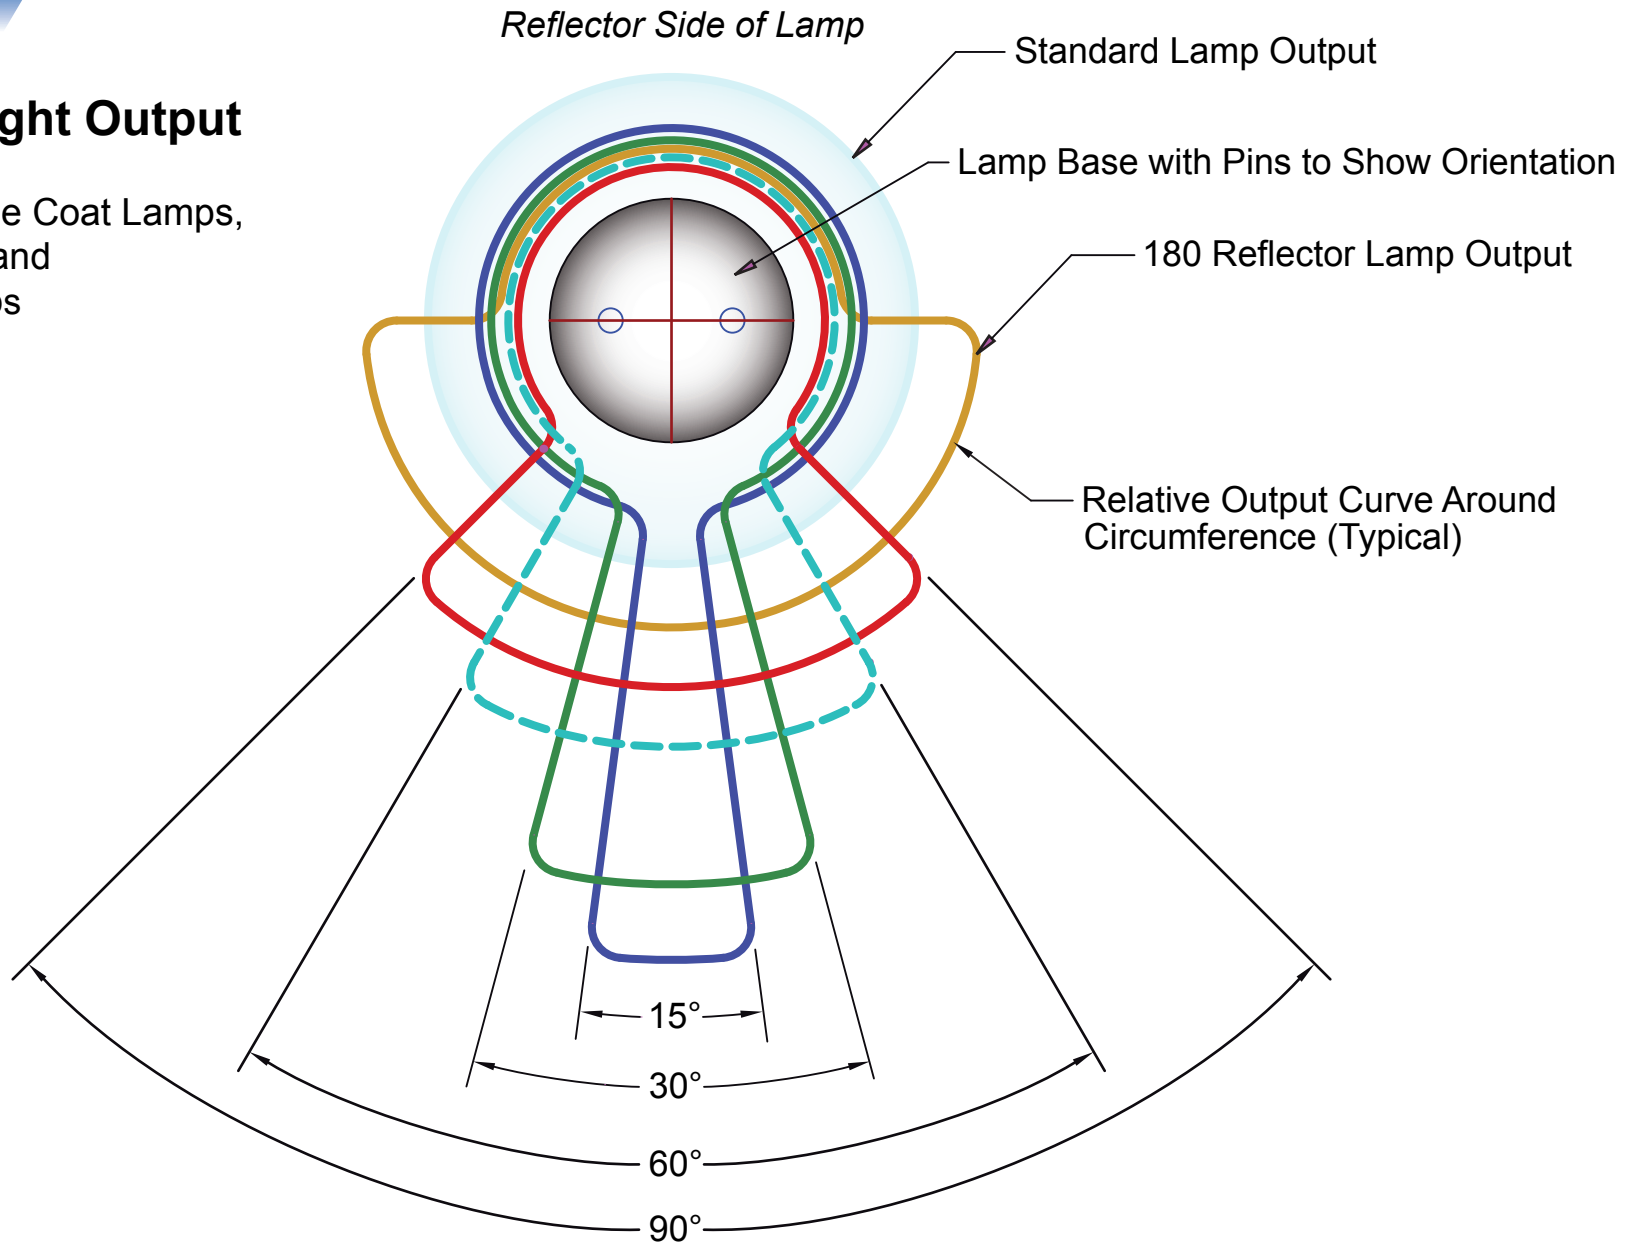

Relative Light Output

Comparison:
Standard Single Coat Lamps,
180 Reflector and
Aperture Lamps

Aperture Lamps - Angles Shown